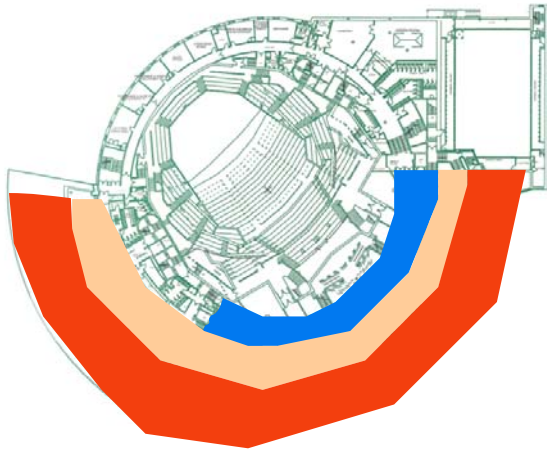

# Exhibition Floorplan

The British International  
Congress of Obstetrics  
and Gynaecology

20-23 June 2010

Belfast • UK

2010

32nd British Congress of Obstetrics and Gynaecology

Concourse Foyer

Level 1

Level 2

	3 x 2
	3 x 3
	4 x 3
	4 x 4
	6 x 4
	6 x 3
	Posters
	Catering Points