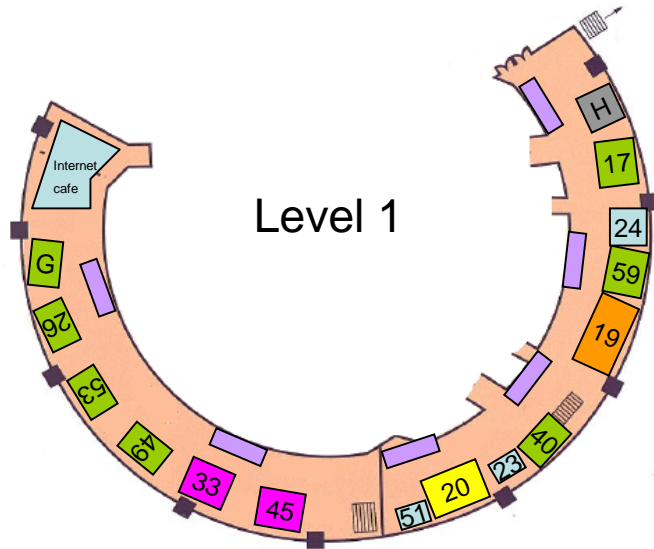

# Exhibition Floorplan

The British International  
Congress of Obstetrics  
and Gynaecology

20-23 June 2010

Belfast • UK

2010

32nd British Congress of Obstetrics and Gynaecology

Concourse Foyer

Level 1

Level 2

	3 x 2
	3 x 3
	4 x 3
	4 x 4
	6 x 4
	6 x 3
	Posters
	Catering Points