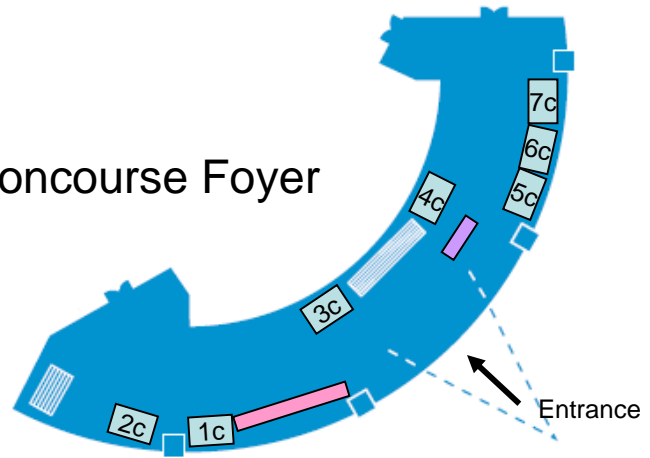

# Exhibition Floorplan

The British International  
Congress of Obstetrics  
and Gynaecology

20-23 June 2010

Belfast • UK

2010

32nd British Congress of Obstetrics and Gynaecology

Concourse Foyer

Level 1

Level 2

	3 x 2
	3 x 3
	4 x 3
	4 x 4
	6 x 4
	6 x 3
	Posters
	Catering Points