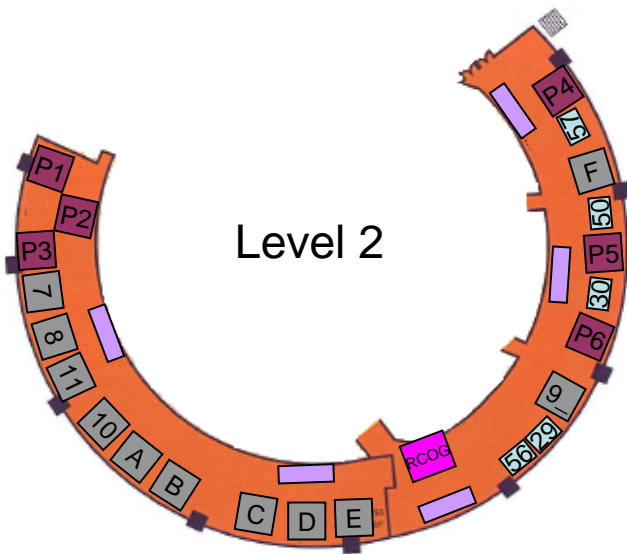

# Exhibition Floorplan

The British International  
Congress of Obstetrics  
and Gynaecology

20-23 June 2010

Belfast • UK

2010

32nd British Congress of Obstetrics and Gynaecology

Concourse Foyer

Level 1

Level 2

	3 x 2
	3 x 3
	4 x 3
	4 x 4
	6 x 4
	6 x 3
	Posters
	Catering Points